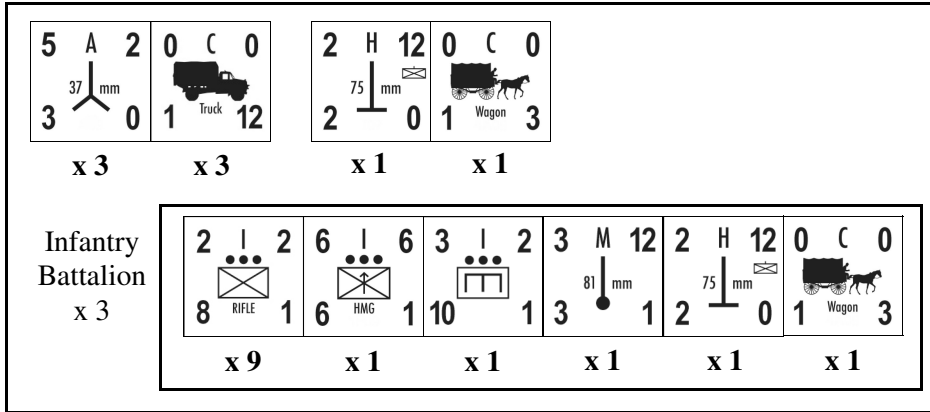

## September 22, 1941

Infantry Regiment  
x 2

Artillery Regiment

Anti-tank Battalion

Engineer Battalion

On June 22, 1941, the 1st Mountain Division was part of XXXXIX Corps in 17th Army in Army Group South near Lemberg and Uman. In October, the division was part of XXXXIX Corps in 11th Army in Army Group South near Stalino. From November till the end of the year, the division was part of XXXXIX Corps in 1st Panzer Army in Army Group South near Mius.