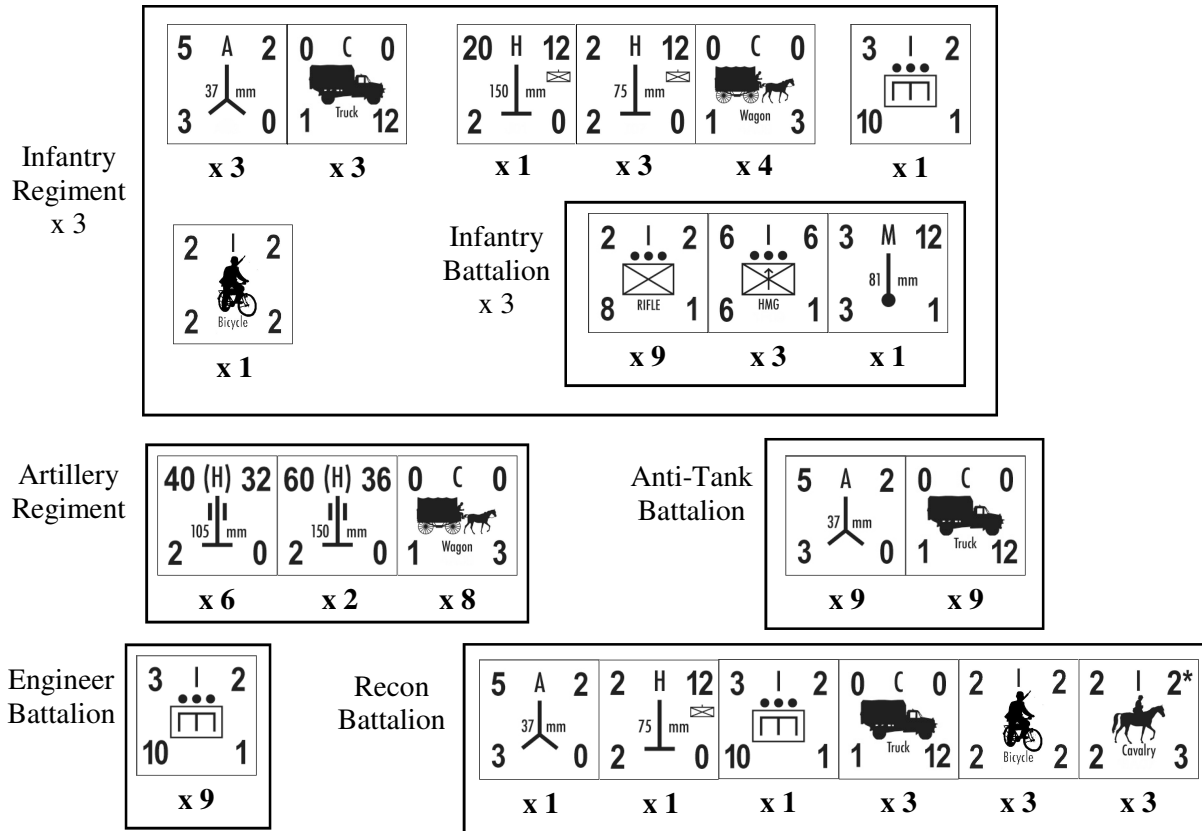

Infantry Division 12th Wave

September 22, 1941

12th Wave Infantry Divisions with regiment numbers and position in order of battle for June, 1941

	Regiments	Corps	Army Group	
	102nd Division 232 233 235	Reserve	Center	
	106th Division 239 240 241	XXXXII Reserve OKH	Center	Recon Batt has 6 Cavalry and no Bicycles
	110th Division 252 254 255	XXXXII Reserve OKH	Center	one battalion of 255 Infantry Regt in North Africa Recon Batt has 6 Cavalry and no Bicycles
	111th Division 50 70 117	XXIX 6th Army	South	Infantry Regts have Cavalry instead of Bicycle Engineer Battalion has 3 trucks Recon Batt has 6 Cavalry and no Bicycles
	112th Division 110 256 258	XII 2nd Army	Center	arrived in August one battalion of 258 Infantry Regt in North Africa
	113th Division 260 261 268	LI Reserve OKH		one battalion of 268 Infantry Regt in North Africa