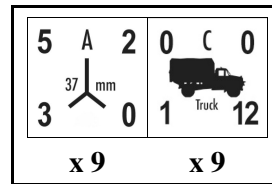

German Infantry Division 1st Wave

September 22, 1941

Infantry Regiment
x 3

Artillery Regiment

Anti-tank Battalion

Engineer Battalion

Recon Battalion

1st Wave Infantry Divisions with regiment numbers and position in order of battle for June, 1941