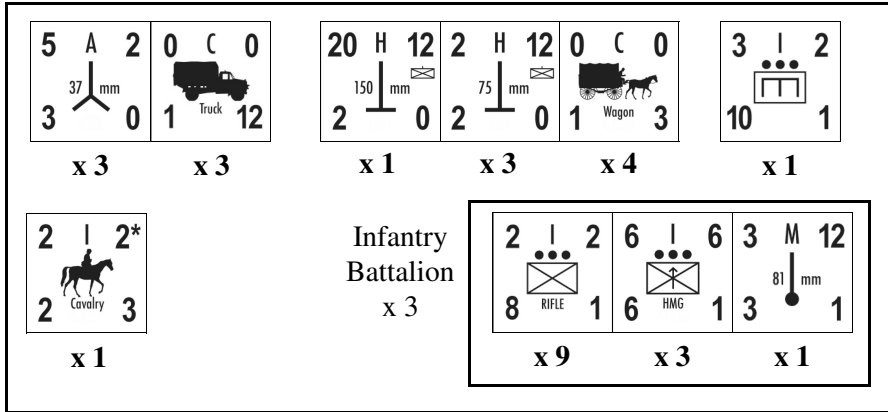

German Infantry Division 1st Wave

September 22, 1941

Infantry Regiment
x 3

Artillery Regiment

Anti-tank Battalion

Engineer Battalion

Recon Battalion

1st Wave Infantry Divisions with regiment numbers and position in order of battle for June, 1941