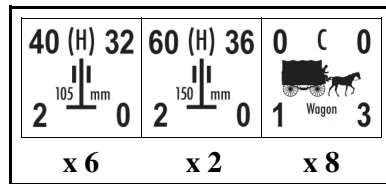

German Infantry Division 1st Wave

September 22, 1941

Infantry Regiment
x 3

Artillery Regiment

Anti-tank Battalion

Engineer Battalion

Recon Battalion

1st Wave Infantry Divisions with regiment numbers and position in order of battle for June, 1941